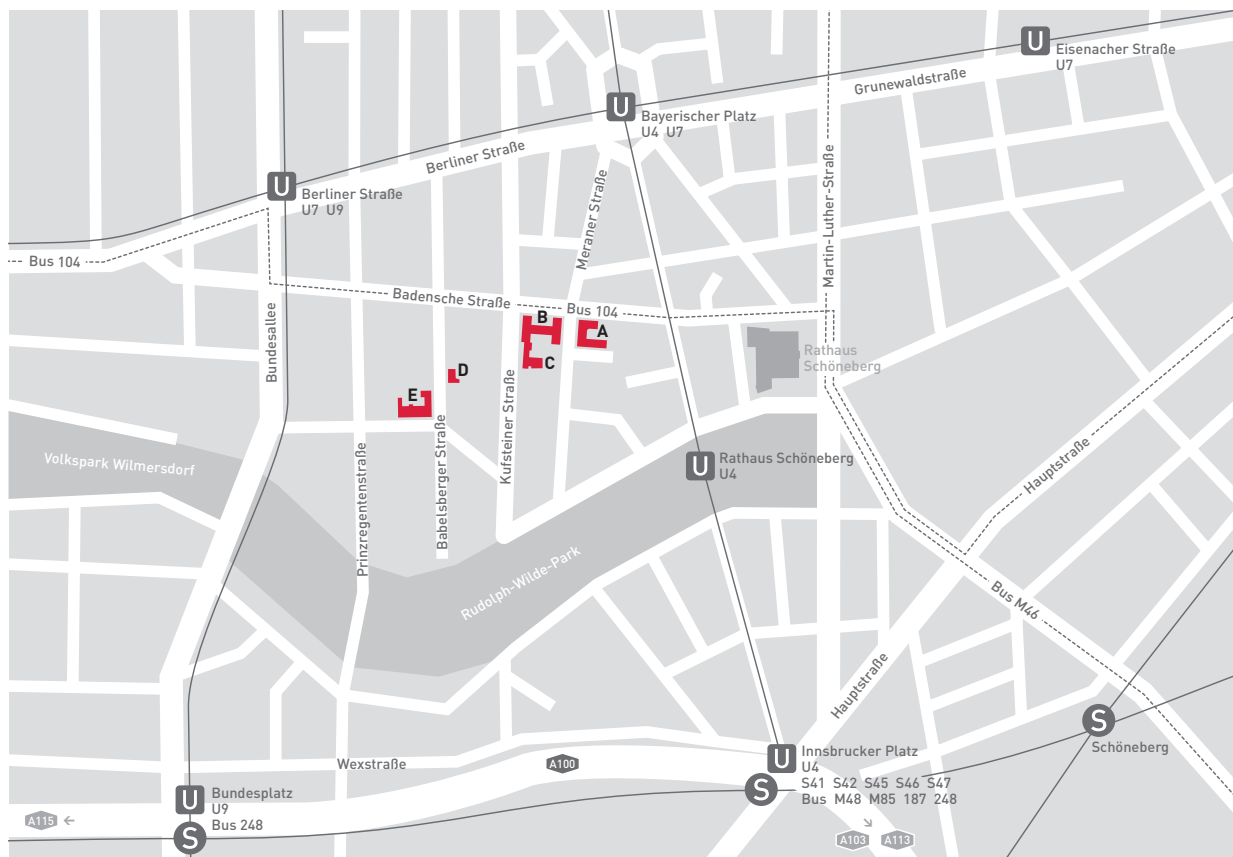

Schöneberg Campus

Address

Hochschule für Wirtschaft und Recht Berlin
Berlin School of Economics and Law
Campus Schöneberg
Badensche Straße 52
10825 Berlin/Germany

www.hwr-berlin.de

How to get there by public transport

Bus

- Bus 104: bus stop Kufsteiner Straße
- Bus M48, M85, 187, 248:
  bus stop S+U Innsbrucker Platz

U-Bahn

- U4, U7: station Bayerischer Platz
- U4: station Rathaus Schöneberg
- U7, U9: station Berliner Straße

S-Bahn

- S41, S42, S44, S47: station Innsbrucker Platz